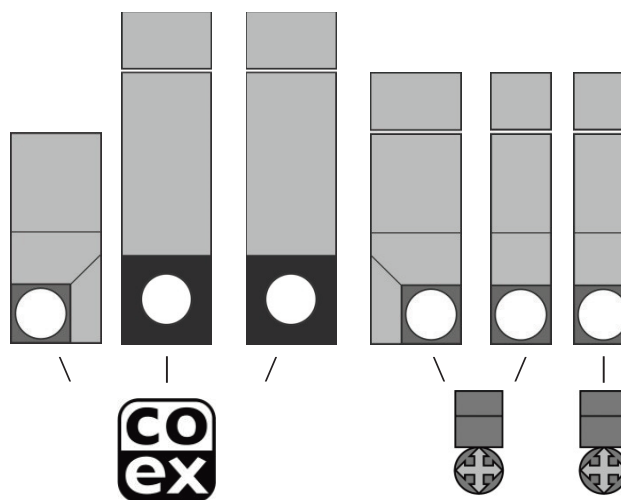

Machine	h*	40.2
*Bean canister(s) will stick out 5.9 inch. Machine height = 34.3	w	16.9
	d	21.1
	Base Cabinet	h
	w	16.9
	d	21.1
Weight		120 lb

Specifications

- MoVeC-ICEq® & USB upload
- 10,4" full color touch screen
- User Interface : DJD/Scope
- Menu structure for selections
- Direct start optional
- Multiple languages possible
- Cup-sensor
- Strength selections menus
- Number selections
- Connection for payment systems [MDB]
- Boiler : 1x 0.4L, + 1x 5L

Connections

- 100-120 Volt AC
- 50/60 Hz
- 1200 Watt
- 10-16 Amp
- ¾" BSP [15 mm] mains
- waterfilter & waterlock recommended
- USB
- LAN or Wifi

Selections

Whole bean coffee I	Hot Chocolate
Whole bean coffee II	Chocomilk
Espresso I	Espresschoc
Double Espresso I	Cappuccino I
Espresso II	Cappuccino II
Double Espresso II	Decaf Cappuccino
Decaf Coffee	Decaf Espresso
Jug selections	French Vanilla
Customized recipes **	Hot water

** optional, ask for details & conditions

Canisters

Capacities

	#	Size	lbs	Cups
Whole Bean Coffee I	1	BCE	4.4	270
Whole Bean Coffee II	2	BCE	4.4	270
Chocolate	3	90E	5.73	130
Milktopping	4	60E	2.43	180
French Vanilla	5	60E	3.64	80
Decaf Coffee	6	90	1.9	125